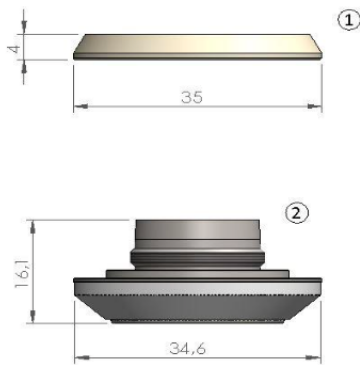

NUKON®				
POS	REFERENCE NUMBER	WALTH SKU	DESCRIPTION	PKG QTY
1	3K1005	NK219004	NKN-CERAMIC NZL HLDR AUTO CHANG	1

NUKON®				
POS	REFERENCE NUMBER	WALTH SKU	DESCRIPTION	PKG QTY
1	10046025 - 08-12-04-9016	NK219001	NKN-ISOLATOR CERAMIC RING	1
2		NK219003	NKN-INSULATING CERAMIC	1
3		NK219002	NKN-INSULATING CERAMIC	1

NUKON®

POS	REFERENCE NUMBER	WALTH SKU	DESCRIPTION	PKG QTY
1		NK211002X	NKN-NOZZLE Ø 1.0 10PK	10
		NK211003X	NKN-NOZZLE Ø 1.2 10PK	10
		NK211004X	NKN-NOZZLE Ø 1.5 10PK	10
		NK211005X	NKN-NOZZLE Ø 2.0 10PK	10
		NK211006X	NKN-NOZZLE Ø 2.5 10PK	10
		NK211007X	NKN-NOZZLE Ø 3.0 10PK	10
		NK211008X	NKN-NOZZLE Ø 3.5 10PK	10
		NK211009X	NKN-NOZZLE Ø 4.0 10PK	10
		NK211010X	NKN-NOZZLE Ø 5.0 10PK	10

NUKON®

POS	REFERENCE NUMBER	WALTH SKU	DESCRIPTION	PKG QTY
1		NK211025X	NKN-DOUBLE NOZZLE Ø 2.0 10PK	10
		NK211026X	NKN-DOUBLE NOZZLE Ø 2.5 10PK	10
		NK211027X	NKN-DOUBLE NOZZLE Ø 3.0 10PK	10
		NK211028X	NKN-DOUBLE NOZZLE Ø 3.5 10PK	10