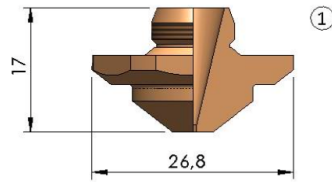

NUKON®

POS	REFERENCE NUMBER	WALTH SKU	DESCRIPTION	PKG QTY
1		NK211002X	NKN-NOZZLE Ø 1.0 10PK	10
		NK211003X	NKN-NOZZLE Ø 1.2 10PK	10
		NK211004X	NKN-NOZZLE Ø 1.5 10PK	10
		NK211005X	NKN-NOZZLE Ø 2.0 10PK	10
		NK211006X	NKN-NOZZLE Ø 2.5 10PK	10
		NK211007X	NKN-NOZZLE Ø 3.0 10PK	10
		NK211008X	NKN-NOZZLE Ø 3.5 10PK	10
		NK211009X	NKN-NOZZLE Ø 4.0 10PK	10
		NK211010X	NKN-NOZZLE Ø 5.0 10PK	10