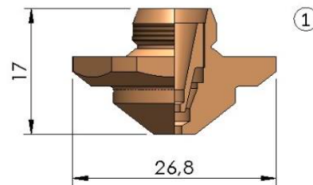

NUKON®				
POS	REFERENCE NUMBER	WALTH SKU	DESCRIPTION	PKG QTY
1	3K1005	NK219004	NKN-CERAMIC NZL HLDR AUTO CHANG	1

NUKON®				
POS	REFERENCE NUMBER	WALTH SKU	DESCRIPTION	PKG QTY
1	10046025 - 08-12-04-9016	NK219001	NKN-ISOLATOR CERAMIC RING	1
2		NK219003	NKN-INSULATING CERAMIC	1
3		NK219002	NKN-INSULATING CERAMIC	1

NUKON®

POS	REFERENCE NUMBER	WALTH SKU	DESCRIPTION	PKG QTY
1		NK211002X	NKN-NOZZLE Ø 1.0 10PK	10
		NK211003X	NKN-NOZZLE Ø 1.2 10PK	10
		NK211004X	NKN-NOZZLE Ø 1.5 10PK	10
		NK211005X	NKN-NOZZLE Ø 2.0 10PK	10
		NK211006X	NKN-NOZZLE Ø 2.5 10PK	10
		NK211007X	NKN-NOZZLE Ø 3.0 10PK	10
		NK211008X	NKN-NOZZLE Ø 3.5 10PK	10
		NK211009X	NKN-NOZZLE Ø 4.0 10PK	10
		NK211010X	NKN-NOZZLE Ø 5.0 10PK	10

NUKON®

POS	REFERENCE NUMBER	WALTH SKU	DESCRIPTION	PKG QTY
1		NK211025X	NKN-DOUBLE NOZZLE Ø 2.0 10PK	10
		NK211026X	NKN-DOUBLE NOZZLE Ø 2.5 10PK	10
		NK211027X	NKN-DOUBLE NOZZLE Ø 3.0 10PK	10
		NK211028X	NKN-DOUBLE NOZZLE Ø 3.5 10PK	10