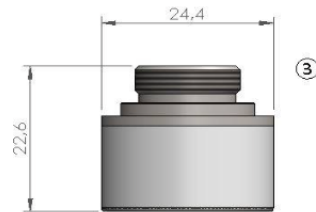

NUKON®				
POS	REFERENCE NUMBER	WALTH SKU	DESCRIPTION	PKG QTY
1	3K1005	NK219004	NKN-CERAMIC NZL HLDR AUTO CHANG	1

NUKON®				
POS	REFERENCE NUMBER	WALTH SKU	DESCRIPTION	PKG QTY
1	10046025 - 08-12-04-9016	NK219001	NKN-ISOLATOR CERAMIC RING	1
2		NK219003	NKN-INSULATING CERAMIC	1
3		NK219002	NKN-INSULATING CERAMIC	1

NUKON®

POS	REFERENCE NUMBER	WALTH SKU	DESCRIPTION	PKG QTY
1		NK211002X	NKN-NOZZLE Ø 1.0 10PK	10
		NK211003X	NKN-NOZZLE Ø 1.2 10PK	10
		NK211004X	NKN-NOZZLE Ø 1.5 10PK	10
		NK211005X	NKN-NOZZLE Ø 2.0 10PK	10
		NK211006X	NKN-NOZZLE Ø 2.5 10PK	10
		NK211007X	NKN-NOZZLE Ø 3.0 10PK	10
		NK211008X	NKN-NOZZLE Ø 3.5 10PK	10
		NK211009X	NKN-NOZZLE Ø 4.0 10PK	10
		NK211010X	NKN-NOZZLE Ø 5.0 10PK	10

NUKON®

POS	REFERENCE NUMBER	WALTH SKU	DESCRIPTION	PKG QTY
1		NK211025X	NKN-DOUBLE NOZZLE Ø 2.0 10PK	10
		NK211026X	NKN-DOUBLE NOZZLE Ø 2.5 10PK	10
		NK211027X	NKN-DOUBLE NOZZLE Ø 3.0 10PK	10
		NK211028X	NKN-DOUBLE NOZZLE Ø 3.5 10PK	10