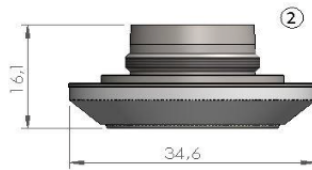

NUKON®				
POS	REFERENCE NUMBER	WALTH SKU	DESCRIPTION	PKG QTY
1	10046025 - 08-12-04-9016	NK219001	NKN-ISOLATOR CERAMIC RING	1
2		NK219003	NKN-INSULATING CERAMIC	1
3		NK219002	NKN-INSULATING CERAMIC	1